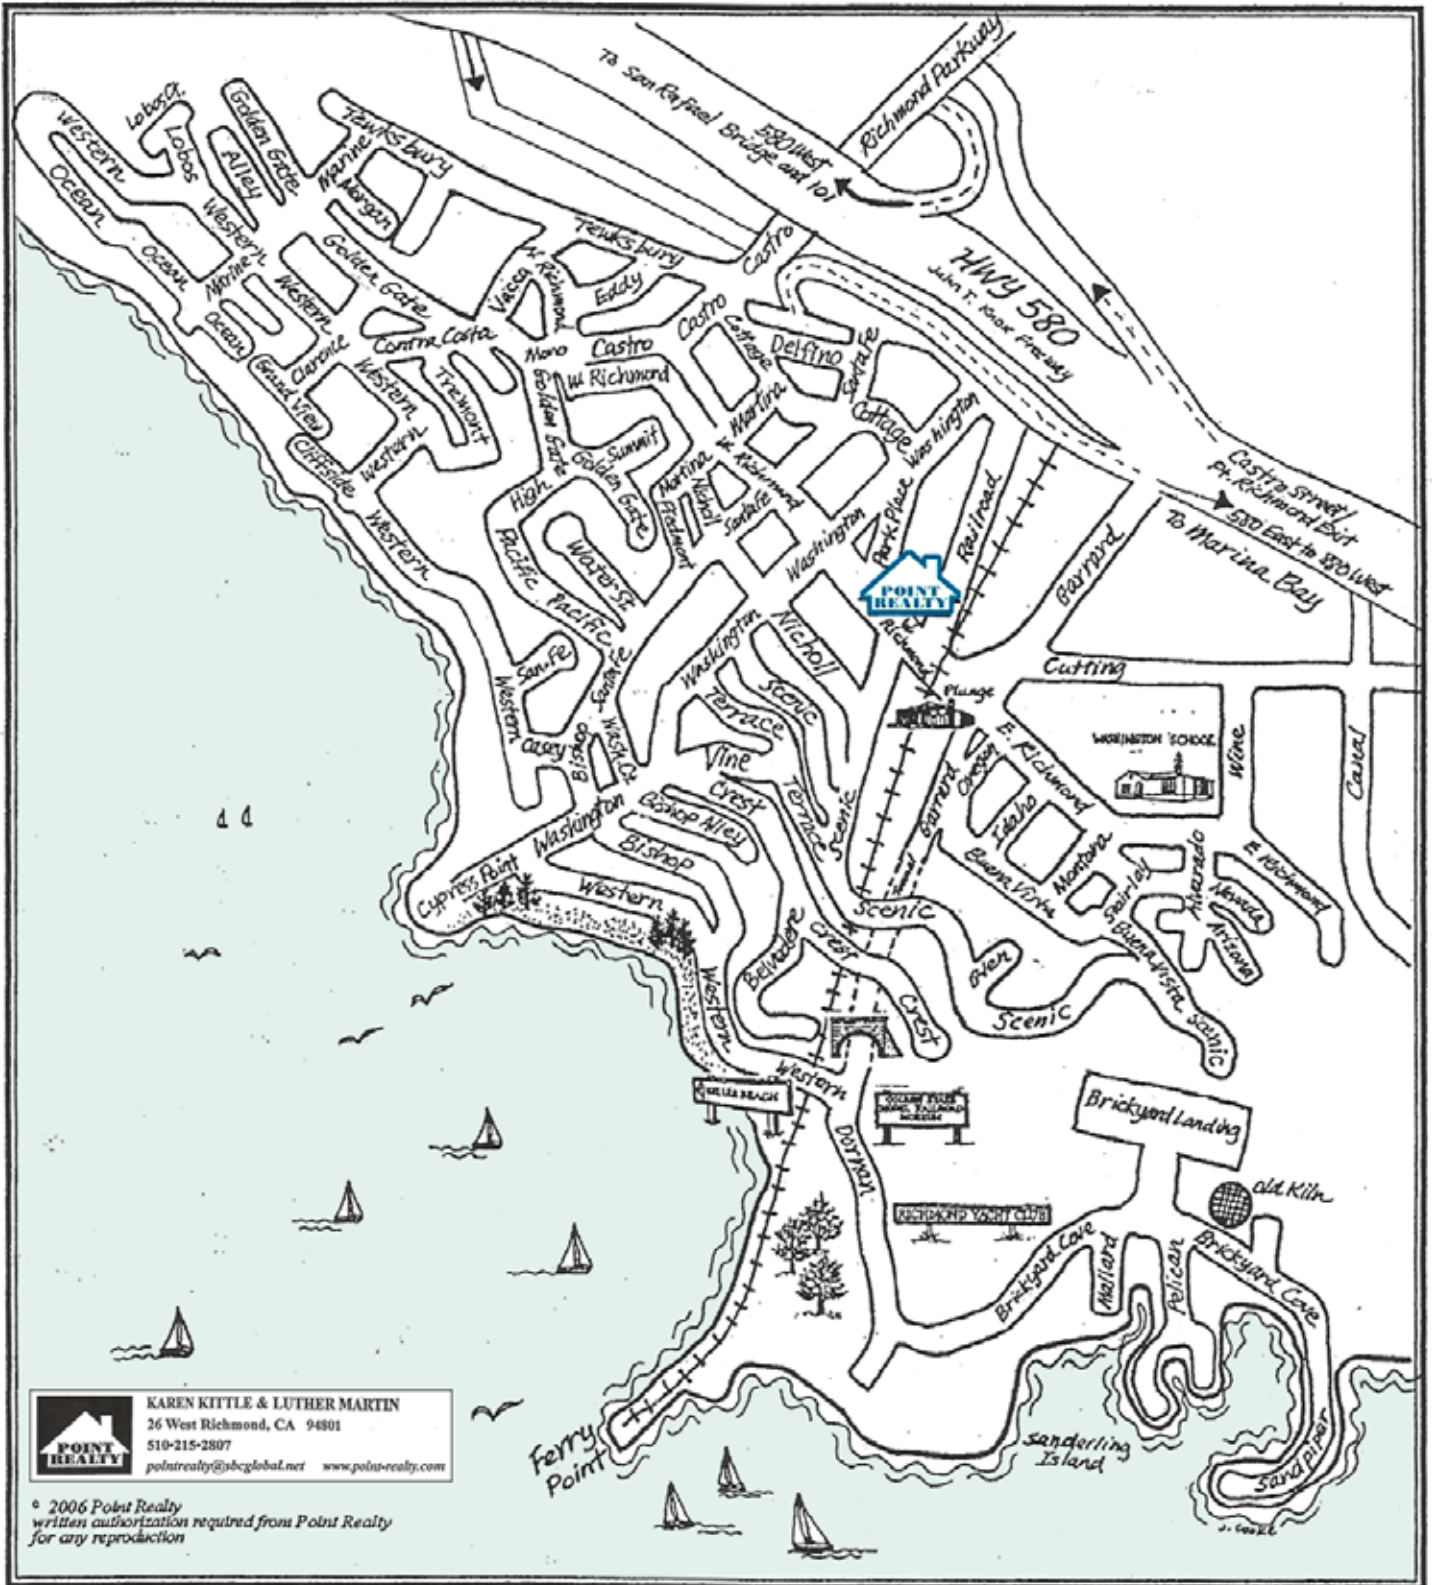

POINT RICHMOND

KAREN KITTLE & LUTHER MARTIN
 26 West Richmond, CA 94801
 510-215-2807
pointrealty@jsglobal.net www.point-realty.com

© 2006 Point Realty
 written authorization required from Point Realty
 for any reproduction